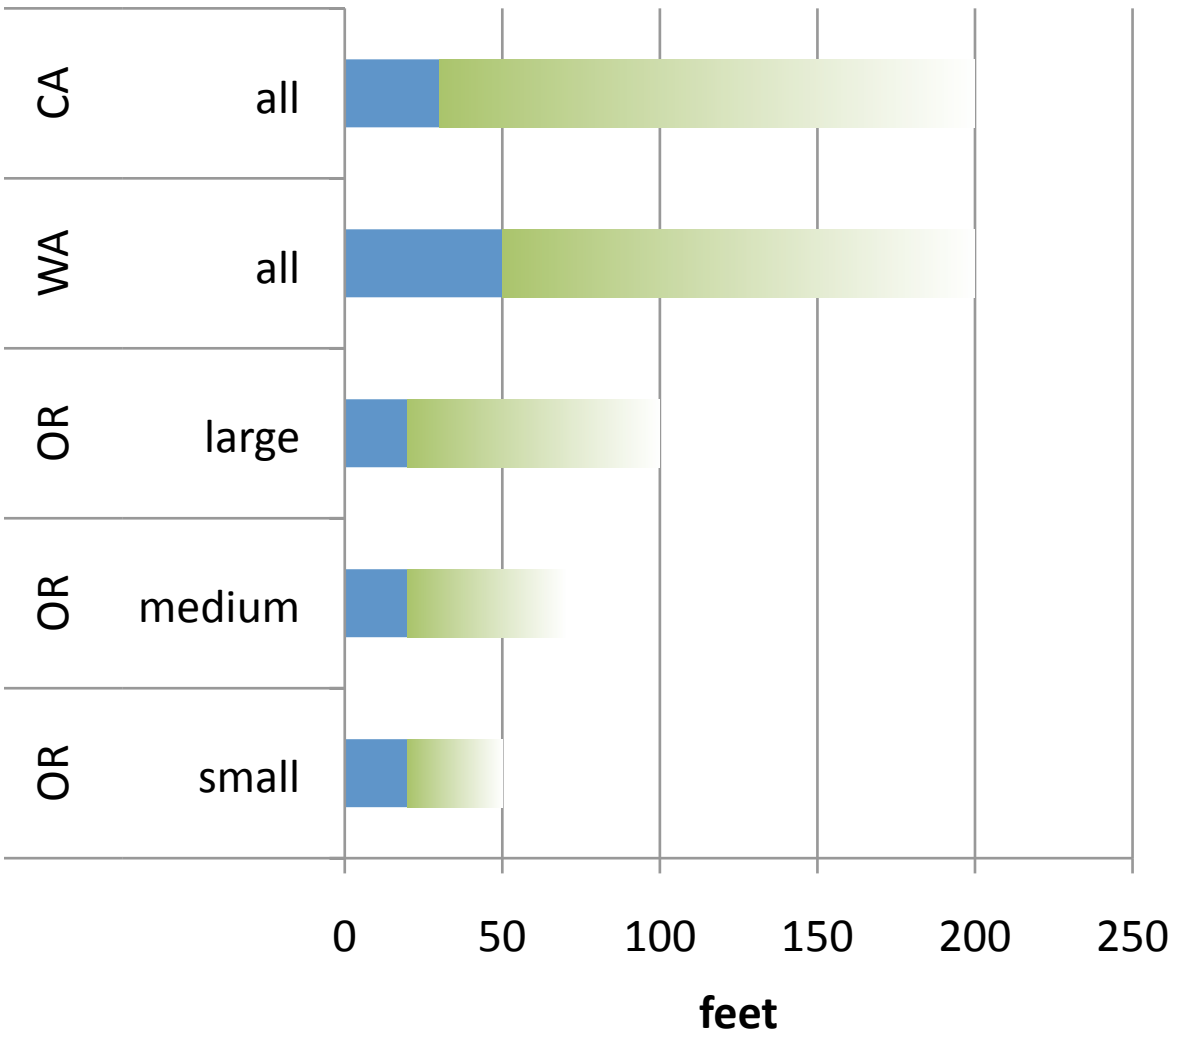

Comparison of Private Forest Stream Protection Rules - West

■ minimum no-harvest ■ special management

Private Forest Rules for Fish Streams - West

■ minimum no-harvest ■ special management

Private Forest Rules for Nonfish Streams - West

■ minimum no-harvest ■ special management