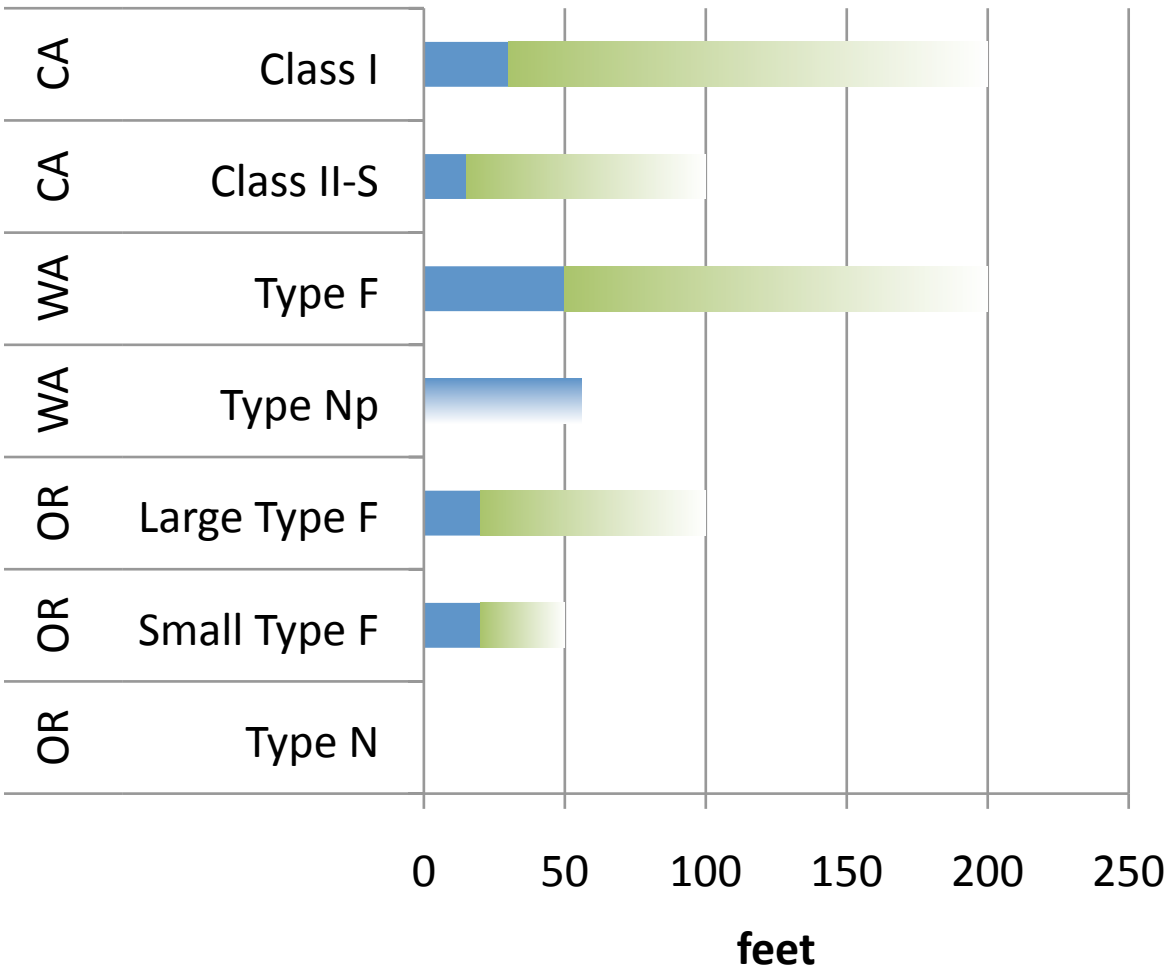

Comparison of Private Forest Stream Protection Rules - West

■ minimum no-harvest ■ special management

Private Forest Rules for Fish Streams - West

■ minimum no-harvest ■ special management

Private Forest Rules for Nonfish Streams - West

■ minimum no-harvest ■ special management